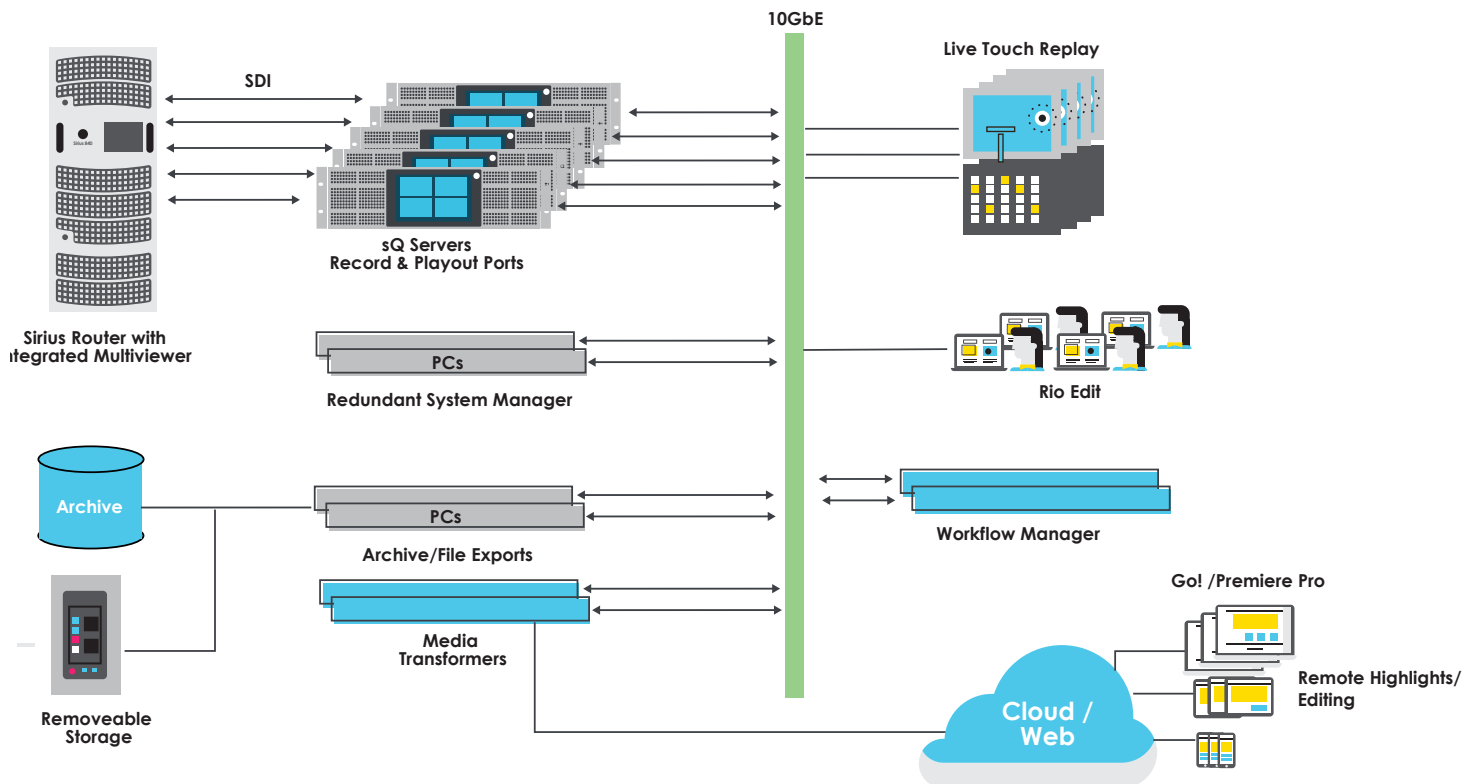

Collaborative Sports Replay & Editing Workflows

- Fast, transparent access to all media & users
- Instantly shape clips & playlists among replay operators
- Instantly convert highlights playlist to edit projects

Key Features

- True network solution
- Scalable and collaborative HD/UHD
- Unrestricted multi-cam groups
- Instant edit integration
- Instant effects/editing
- Remote editing
- Intuitive interface
- Shared web bin
- Social media workflows

Coming Soon...

- Super slo-mo
- UHD Pan & zoom
- Integral multiviewer