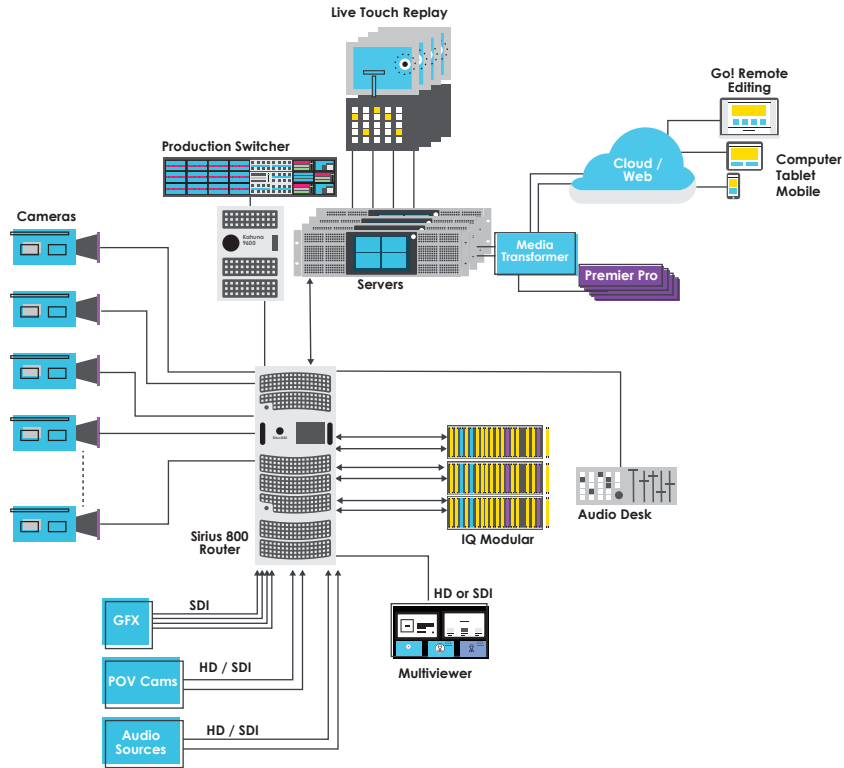

Live Sports Production - Core HD Production Upgradeable to UHD

An integrated, highly space efficient sports production system for SD/HD, upgradeable to UHD when you're ready

Live Production Switching - Kahuna 9600

- UHD ready 3Gbp/s switchers
- Powerful modular Maverik control panel
- FormatFusion3 for multi-format productions
- Supports SDI, 12G-SDI, IP inputs and outputs
- Up to 24 M/Es

Routing - For Example Sirius 840

- 576 inputs, 1024 outputs
- Hybrid video & audio routing
- AHP (advanced hybrid processing) integrated
- Coax, fiber, SDI, AES, MADI, IP options
- Integrated multiviewers in Sirius routers

Upgrade to UHD

- Reconfiguration of SAM components only
- 3Gbp/s Record & replay with UHD upscaling
- Rescale production to UHD (cameras and routing capacity)
- No change to operational interface

Replay/Editing - LiveTouch